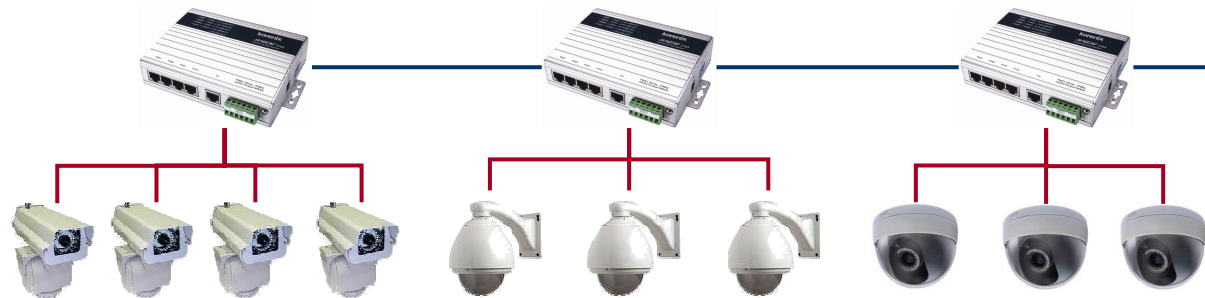

# Gas Station Surveillance

## US, 2006-2007

Gas stations are easy targets for thieves. A video surveillance system can help to prevent the station from theft or other attacks. A client in US chose JetNet 3705 to power the IP cameras for its easy installation and the safety concern of delivery power in the hazardous location.

## Why JetNet 3705

- 4-port IEEE 802.3af PoE
- Easy installation without additional power cords
- Relay alarm for port failure

NVR system makes it easy to monitor multiple locations at any time

Fixed cameras near the pumps to capture license plates of cars.

Dome cameras above the pumps to get a comprehensive view the station.

Cameras mounted by the cash register and in the office prevents a robbery.